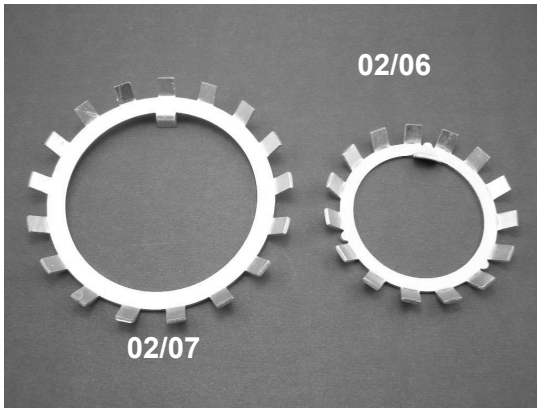

Arañas

02/06 Araña Nissan Pathfinder (42.5mm int.)
02/07 Araña Nissan Pathfinder II (61mm int.)