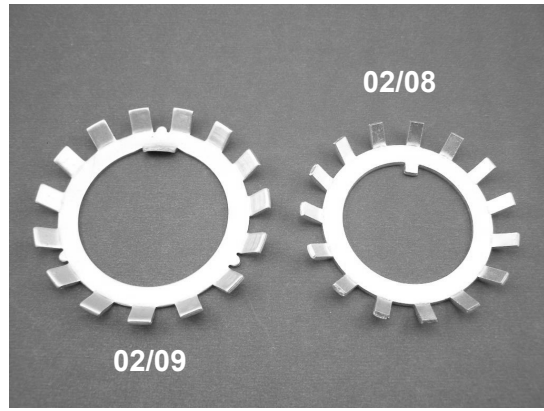

02/08 Araña Hummer (35.5m int.)
02/09 Araña Unvan (40mm int.)